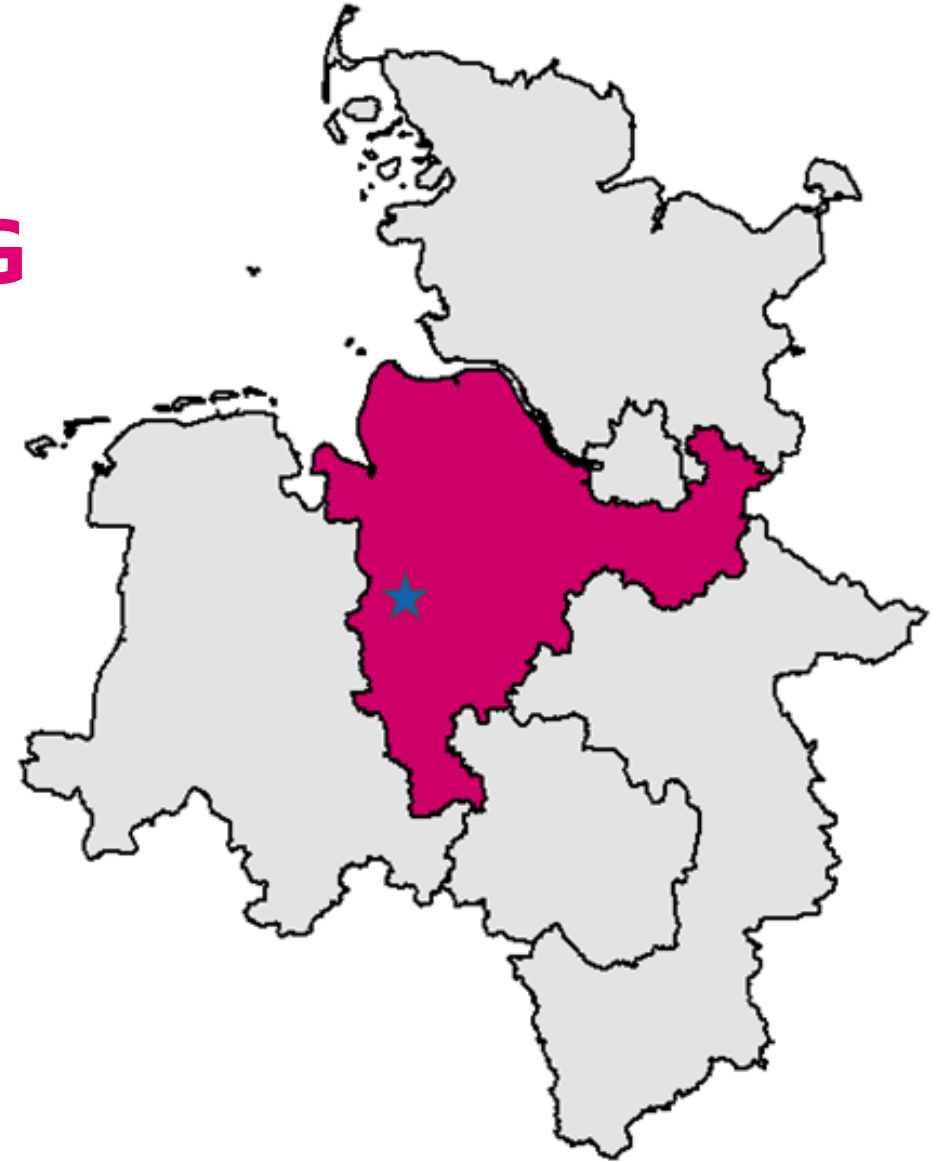

PRODUKTION TECHNISCHE INFRASTRUKTUR (PTI) 23 IN BREMEN IN DER NIEDERLASSUNG NORD

Anschrift der PTI 23:
Utbremer Straße 91, 28217 Bremen